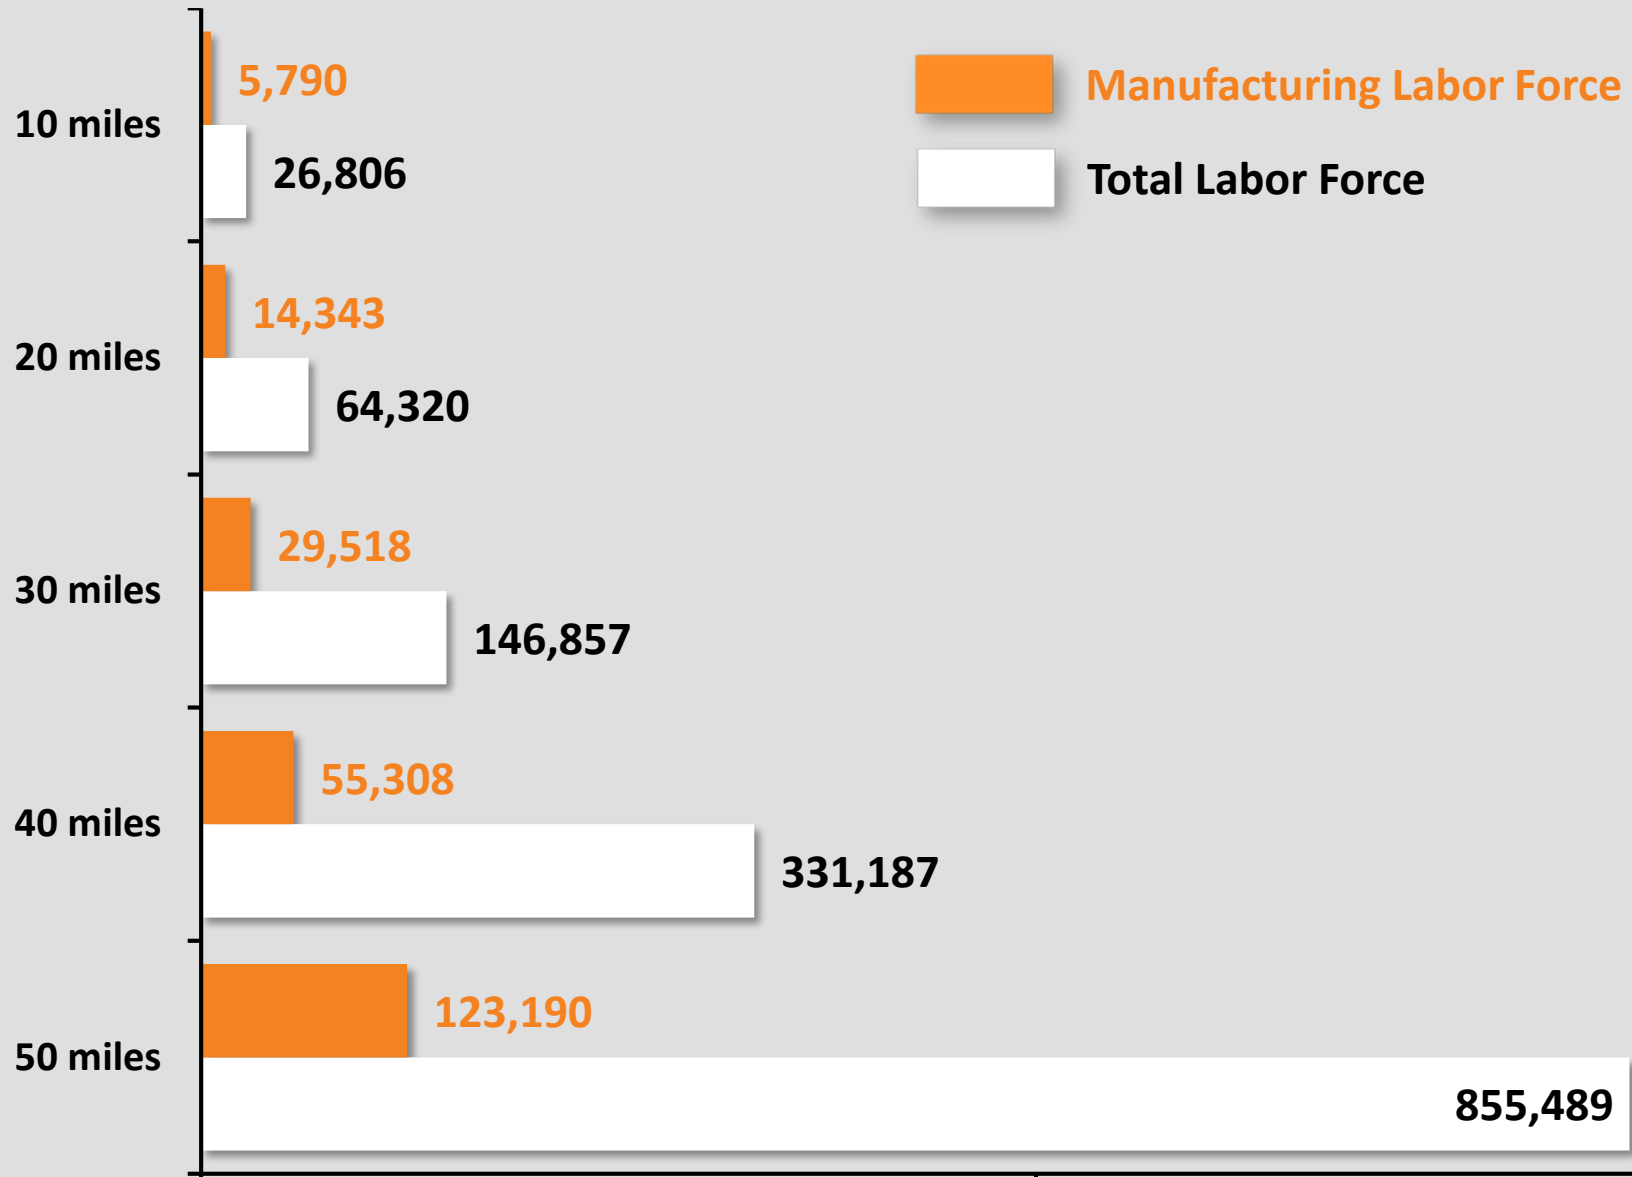

MARTINSVILLE-HENRY CO. LABOR FORCE

Source: Environmental Systems Research Institute (ESRI) 2013; Data compiled using 134 E. Church St., Martinsville, VA as the origin