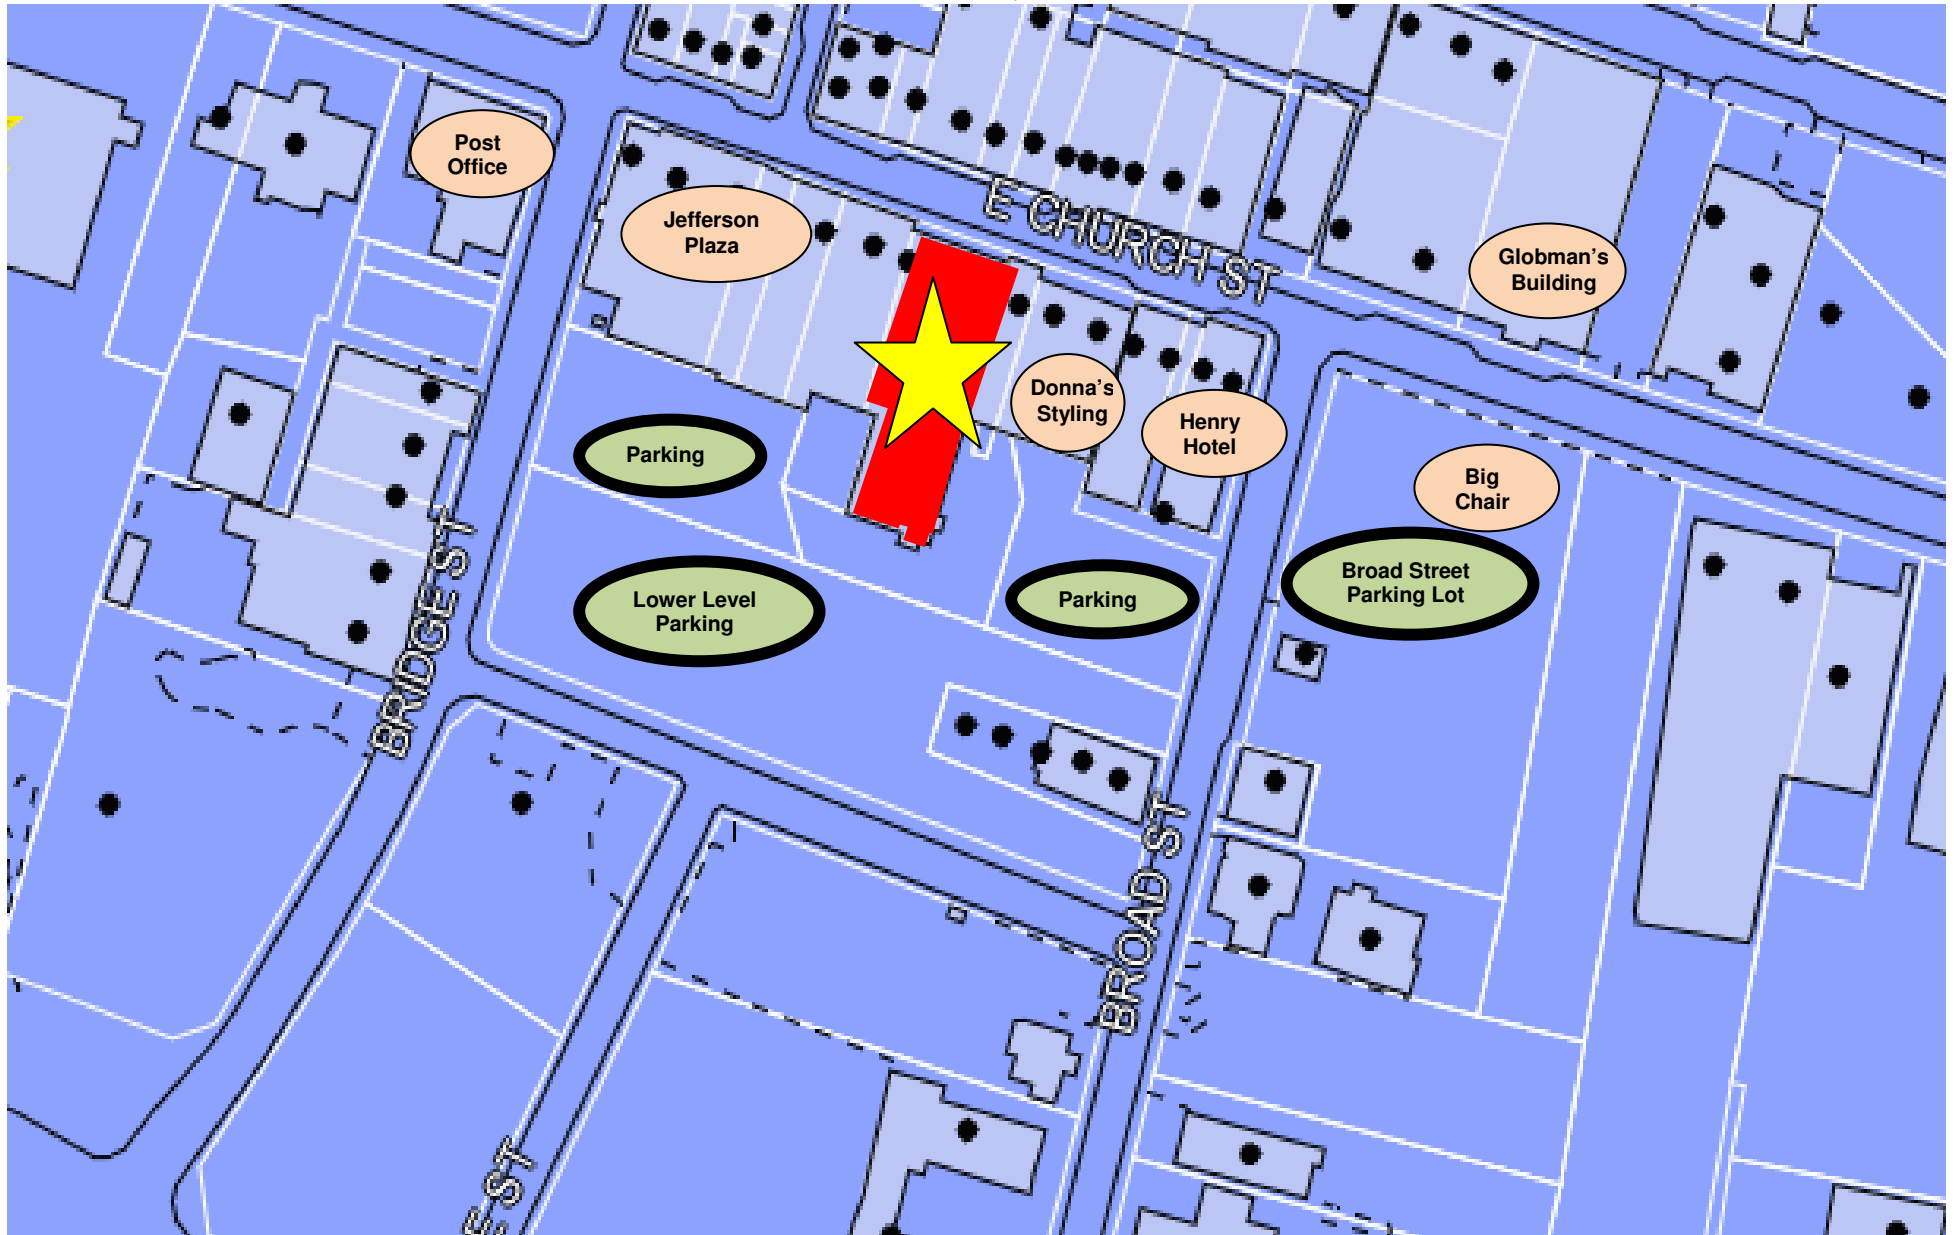

West Piedmont Business Development Center (Incubator)

22 E. Church St., Martinsville

You can enter the West Piedmont Business Development Center from either the Church Street entrance (very limited parking) or from the Back entrances (several nearby parking lots). All entrances have signs and are clearly marked. Those coming in from the Back entrances will need to take the stairs or elevator to the 3rd Floor, Room 307. Please call 276-403-5940 if you need further assistance.